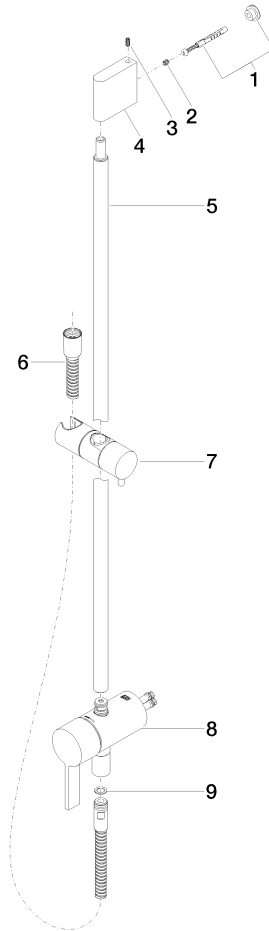

Concealed single-lever mixer with integrated shower connection with shower set without hand shower - Platinum

IMO

36 111 970

- metal shower hose 1750mm with integrated anti-twist protection
- slide bar
- Pipe diameter 18 mm

Required miscellaneous

	Concealed wall mounting - •max. recess depth 105 mm •min. recess depth 80 mm	35 050 970 90
--	---	---------------

Required miscellaneous

	Hand shower - Platinum	28 012 979-08
--	-------------------------------	---------------

Concealed single-lever mixer with integrated shower connection with shower set without hand shower - Platinum

IMO

36 111 970

mm [inches]

Certificates

Belgaqua_21-025- WRAS_2011027. LGA_29928.
27_1.

36 111 970

Spare parts list

No.	Item Number	Name	Quantity used	Delivery time
1	05 17 20 726 02 90	fixing set	1	2
2	09 31 11 049 90	pin	2	2
3	04 31 11 113 00 90	pin	2	2
4	08 17 97 054-08	holder	1	40
5	90 28 22 782 00-08	pipe	1	40
6	28 322 970-08	Metal shower hose 1/2" x 3/8" x 1750 mm - Platinum	1	40
7	12 580 970-08	Slide unit - Platinum	1	40
8	90 19 97 002 00-08	connection	1	40
9	90 14 20 026 00 90	seal	1	2