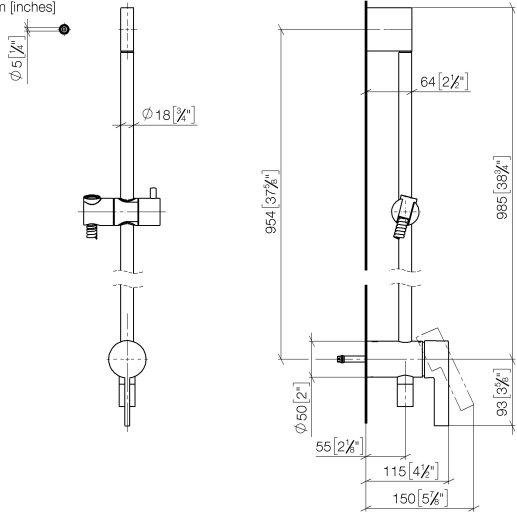

Concealed single-lever mixer with integrated shower connection with shower set without hand shower - Platinum

IMO

36 111 970

- metal shower hose 1750mm with integrated anti-twist protection
- slide bar
- Pipe diameter 18 mm

Concealed single-lever mixer with integrated shower connection with shower set without hand shower - Platinum

IMO

36 111 970

mm [inches]

Certificates

Belgaqua_21-025- WRAS_2011027. LGA_29928.
27_1.

36 111 970

Spare parts list

No.	Item Number	Name	Quantity used	Delivery time
1	05 17 20 726 02 90	fixing set	1	2
2	09 31 11 049 90	pin	2	2
3	04 31 11 113 00 90	pin	2	2
4	08 17 97 054-08	holder	1	40
5	90 28 22 782 00-08	pipe	1	40
6	28 322 970-08	Metal shower hose 1/2" x 3/8" x 1750 mm - Platinum	1	40
7	12 580 970-08	Slide unit - Platinum	1	40
8	90 19 97 002 00-08	connection	1	40
9	90 14 20 026 00 90	seal	1	2